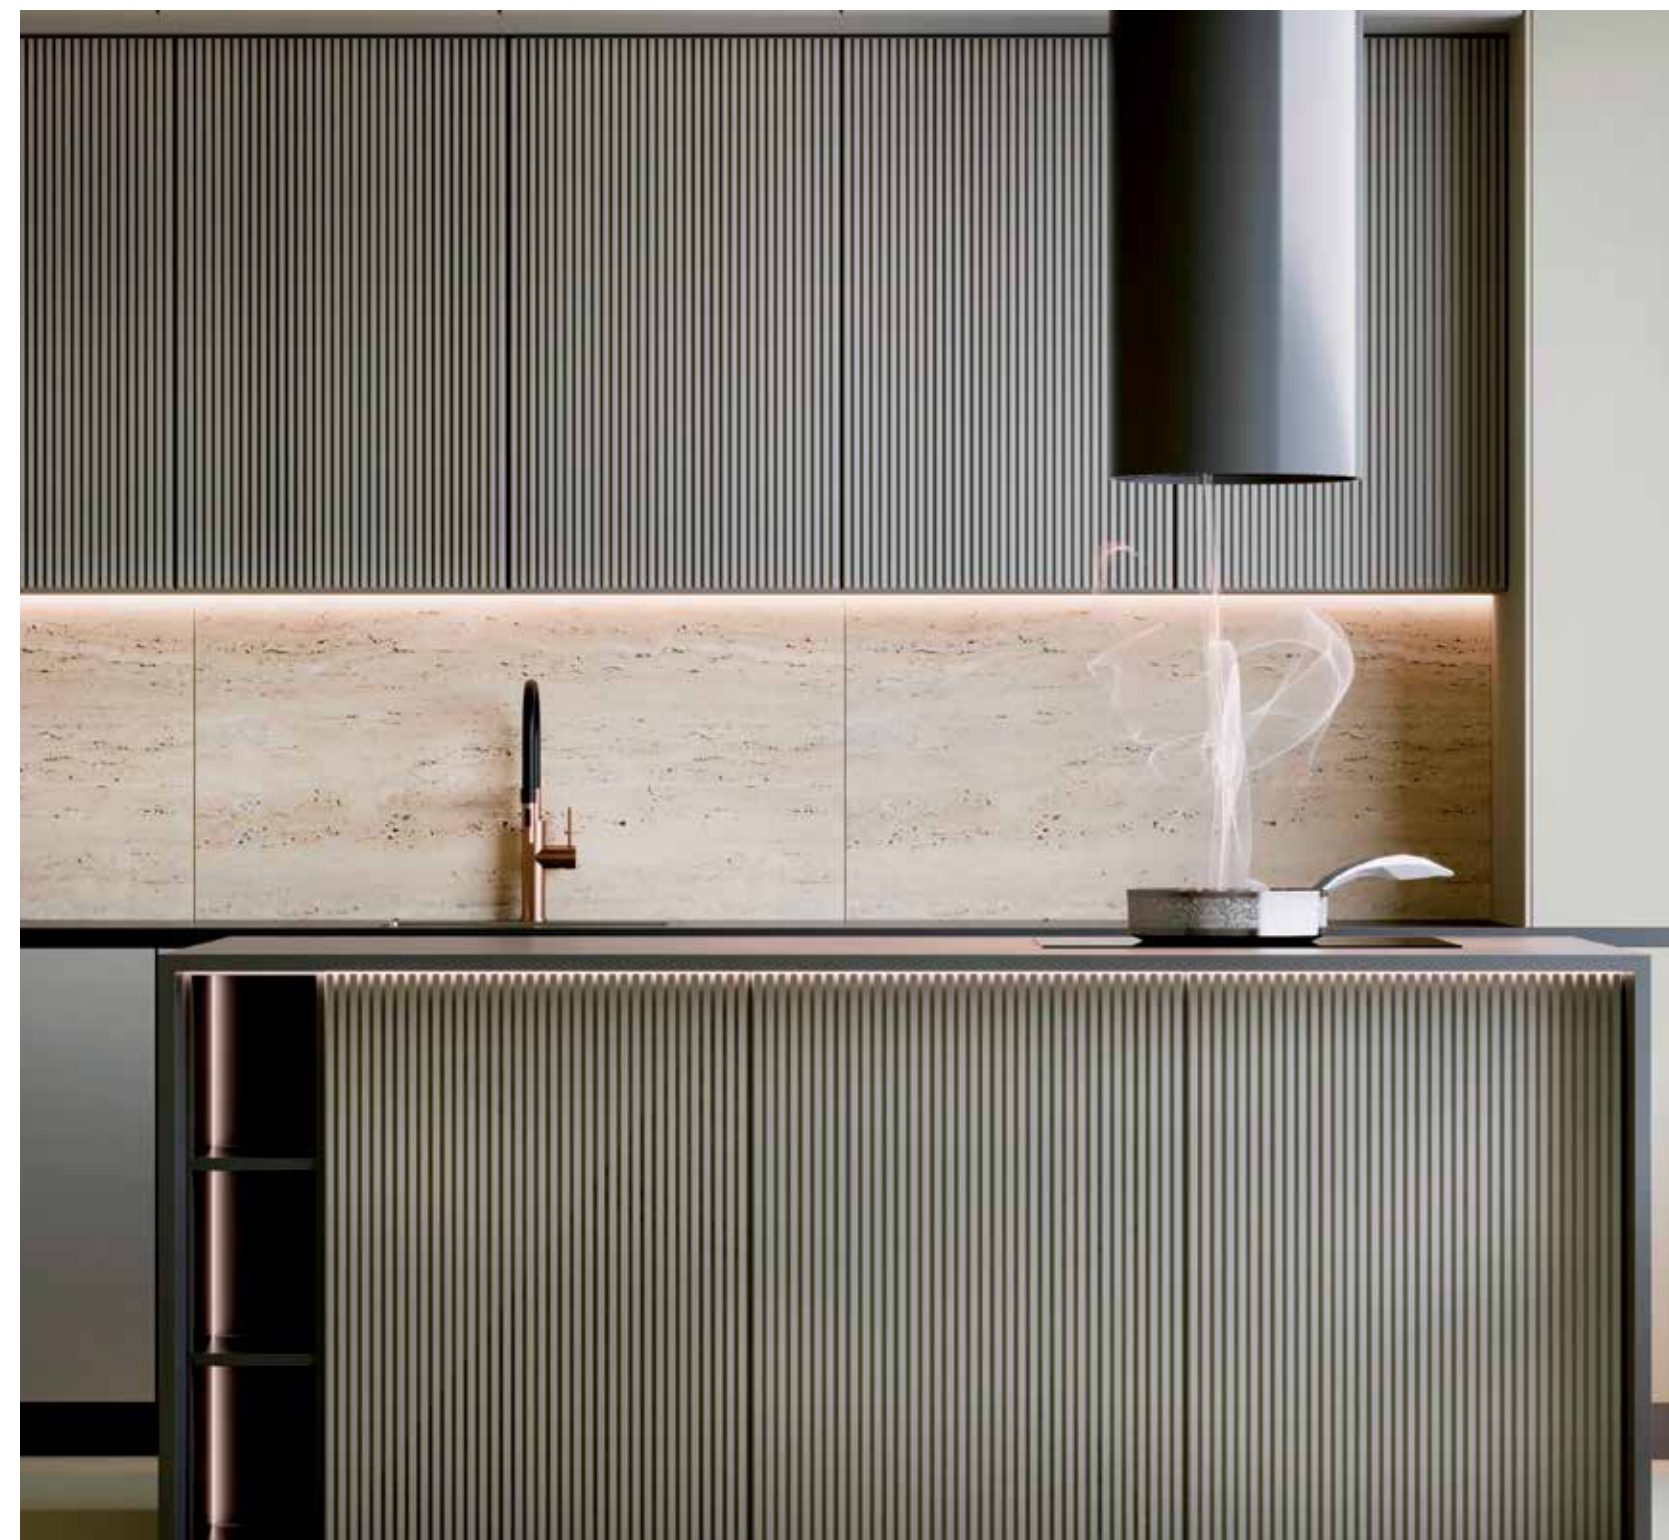

ściana | wall: TRAVERTINE MOCCA MATT CARVING 60X120