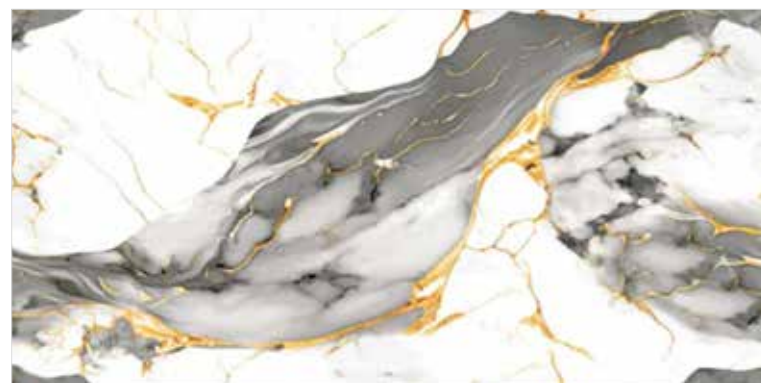

SMOKY SKY
plytka ścienna, podłogowa | wall tile, floor
60x120 cm MATT CARVING