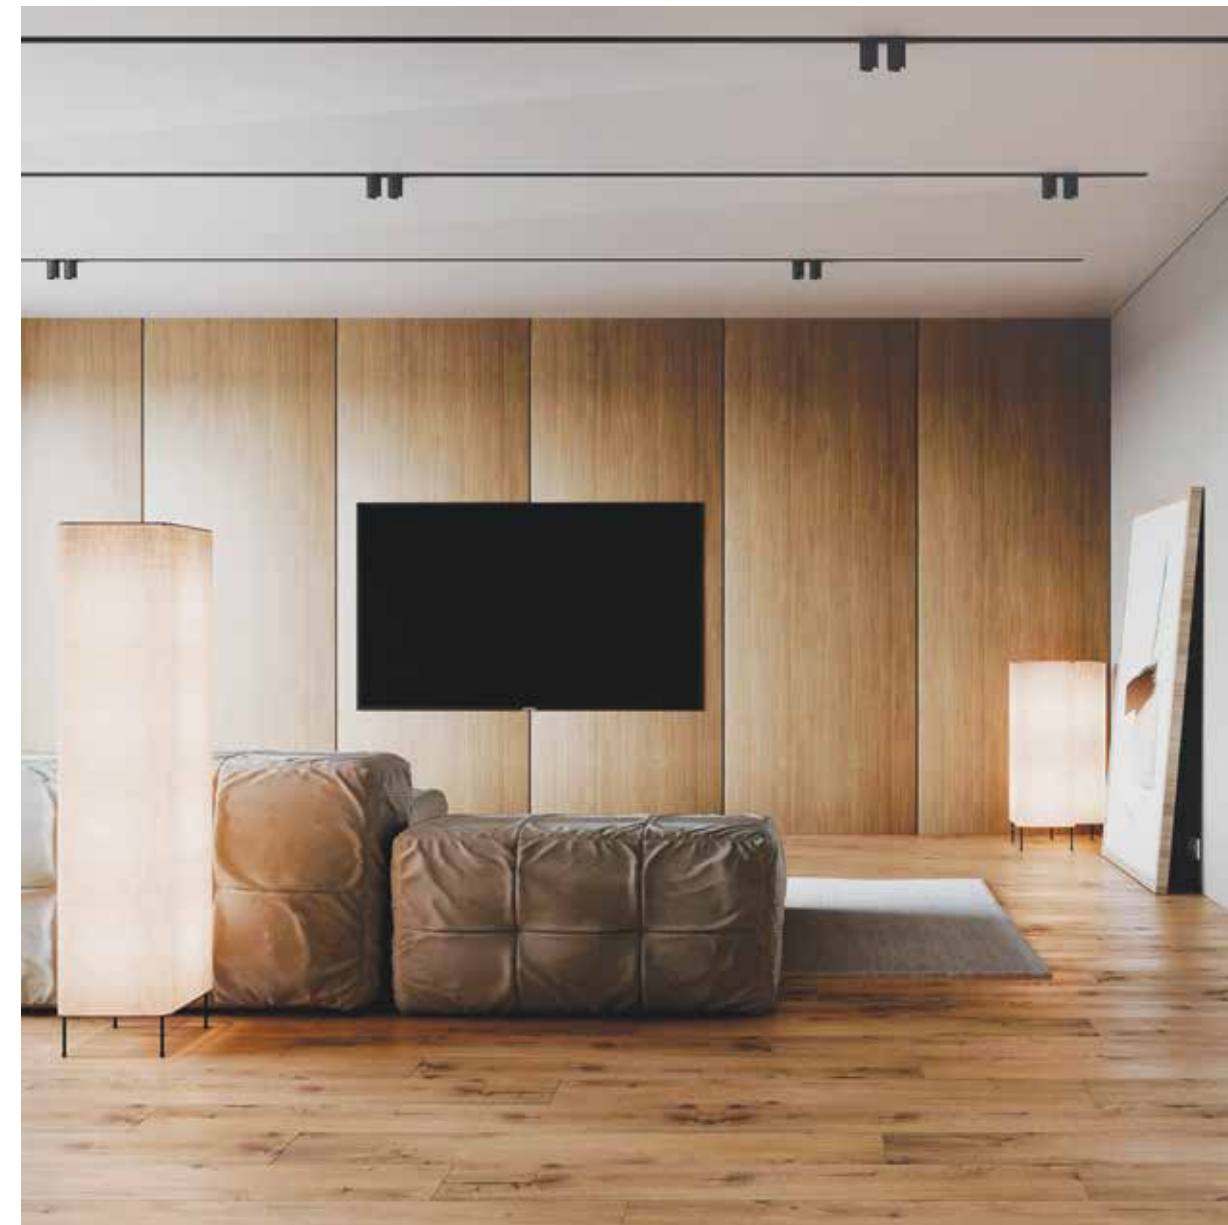

naturalny charakter | natural character

Drewno, natura, przytulny charakter. Ta kolekcja płytek ceramicznych wiernie oddaje urok drewna, tworząc ciepłą i naturalną atmosferę w każdym wnętrzu. Drewnopodobne płytki oferują nieograniczone możliwości aranżacyjne, pozwalając na stworzenie przestrzeni pełnej harmonii i komfortu. To idealny wybór dla tych, którzy pragną wprowadzić do swojego domu odrobinę natury i przytulności.

Wood, nature, and a cozy character. This ceramic tile collection faithfully captures the charm of wood, creating a warm and natural atmosphere in any interior. Wood-like tiles offer unlimited design possibilities, allowing you to create a space full of harmony and comfort. It's the perfect choice for those who wish to bring a touch of nature and coziness into their home.