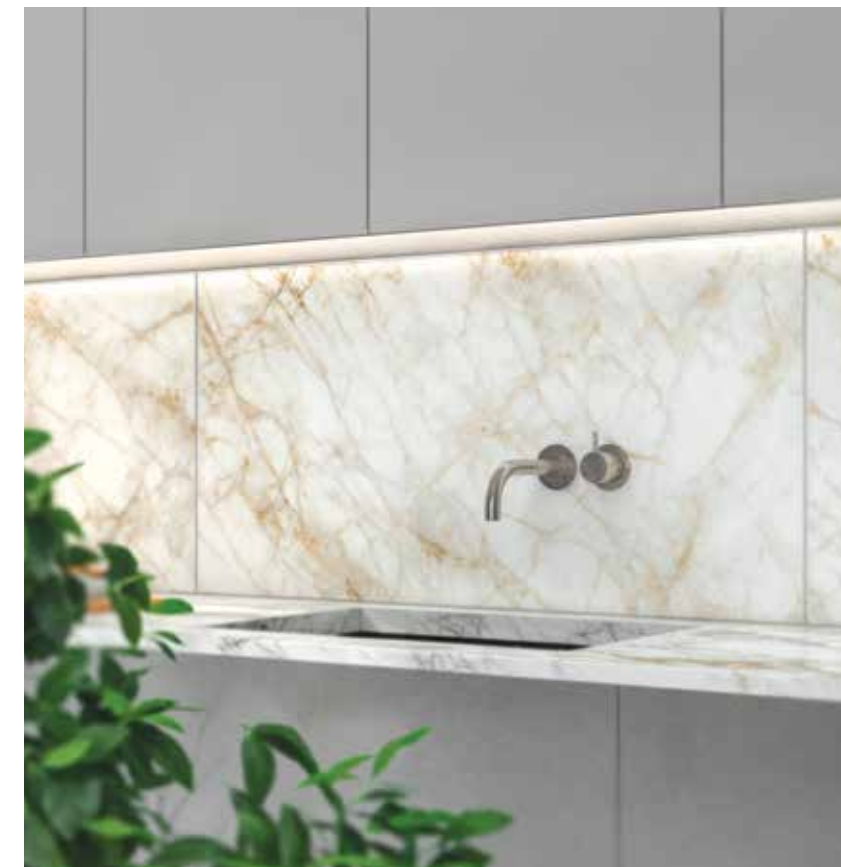

ścienna | wall QUARTZ STONE POLISHED 60x120